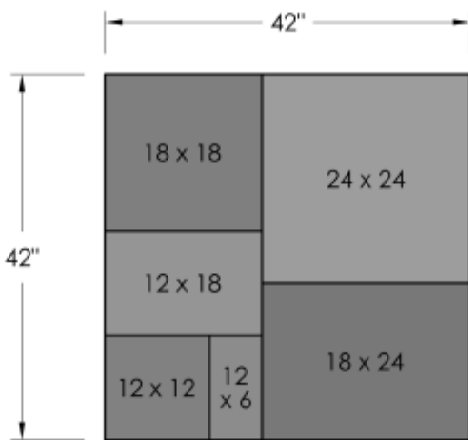

ROSETTA®

DIMENSIONAL
FLAGSTONE

www.discoverrosetta.com

FEATURES

- Authentic, natural, slate texture
- 6 unique shapes, 24 unique stone textures
- All sizes on every pallet = simple installation
- Uniform thickness and accurate dimensions = Fast installation and a beautiful end result
- Consistent 2" thickness.

LAYER OF PALLET

PATIO LAYOUT

WALKWAY LAYOUT

DIMENSIONAL FLAGSTONE PALLET:

- 98 sf / pallet
- 2350# / pallet
- 8 layers / pallet
- One layer = 1 pattern